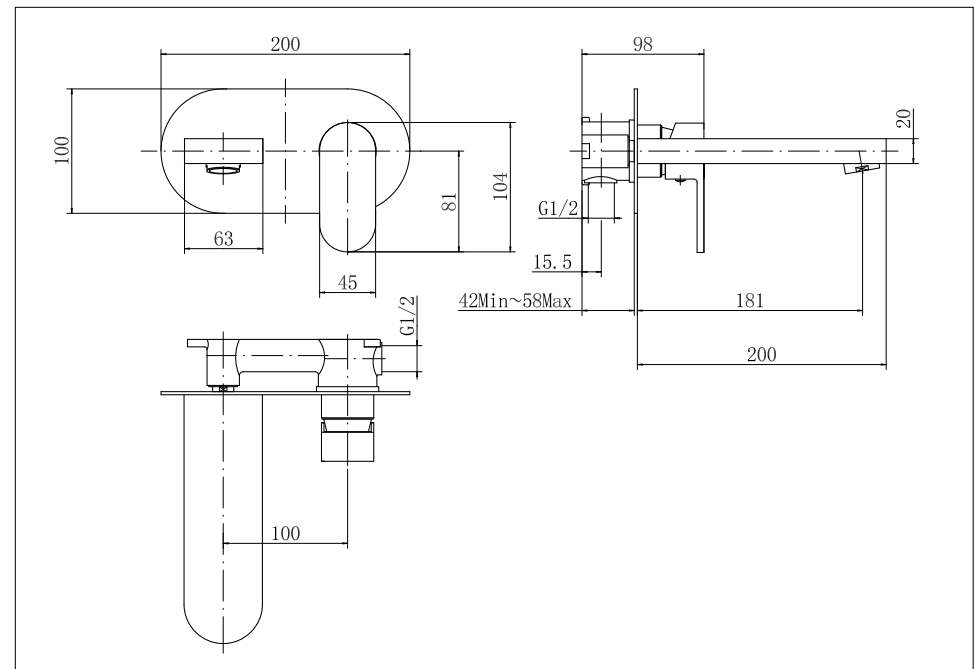

COMO WALL MOUNTED BATH SHOWER MIXER TAP

Art NO: BeBa-13156

Installation

Technique drawing

Explosion drawing