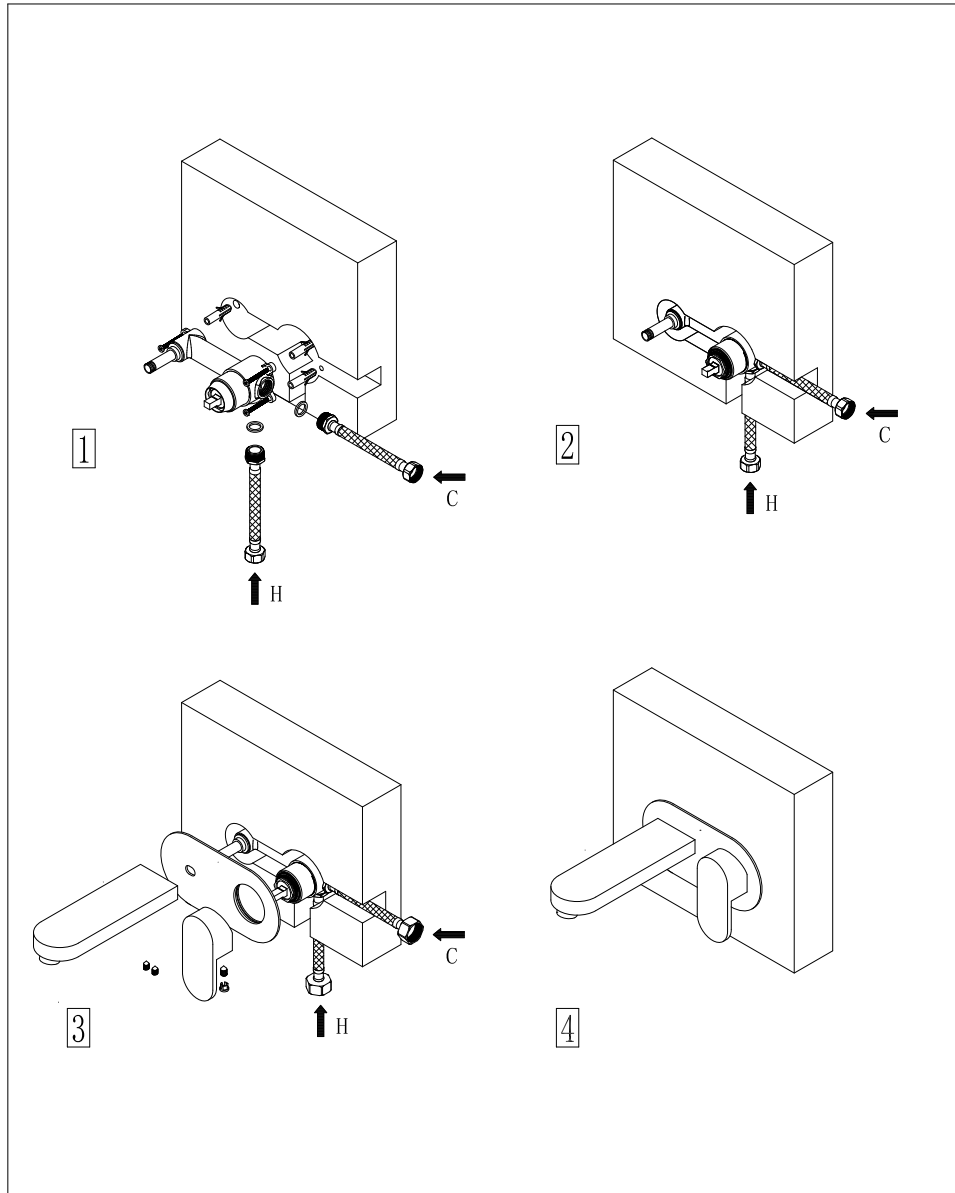

COMO WALL MOUNTED BATH SHOWER MIXER TAP

Art NO: BeBa-13156

Installation

Technique drawing

Explosion drawing